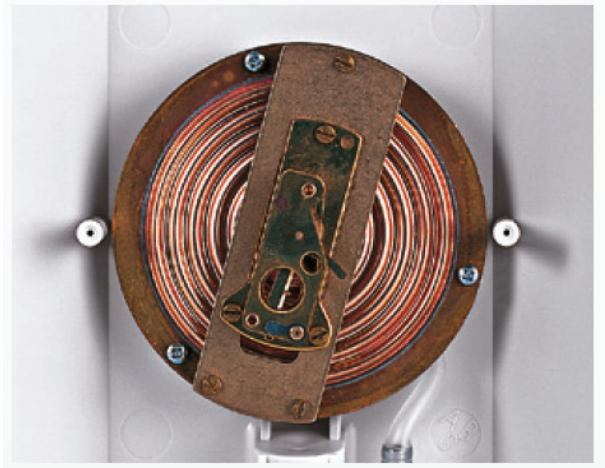

## Sphygmomanometer

**big ben<sup>®</sup>** is a high-grade, versatile and robustly designed aneroid sphygmomanometer, available with either a round or square face shape and offered in wall, desk, rail or mobile stand configurations.

The **big ben**<sup>®</sup> is a durable, easy-to-read sphygmomanometer available in multiple mounting designs—including wall, rail, desk and mobile stand—to fit every clinical workflow.

- › Easy-to-read, generously dimensioned scale (Ø 147.2 mm or 145.5 mm)
- › High-contrast visual display
- › Latex-free version available
- › Ideal for every patient exam room
- › German-engineered air-release valve with fine adjustment
- › Chromium-plated screwed tube connection for quick and easy cuff changes
- › Spacious basket for cuffs included to be mounted on the rear side of the device (mobile or desk) or below the device (wall mounted)\*
- › Micro-filter protects the release valve and measurement system, preventing contamination of internal mechanisms
- › Precision mechanism mounted on a special support to ensure complete stability of the BP measuring system, maintaining the zero-point for calibration and delivering consistent, accurate readings
- › Approved by the British and Irish Hypertension Society (BIHS)